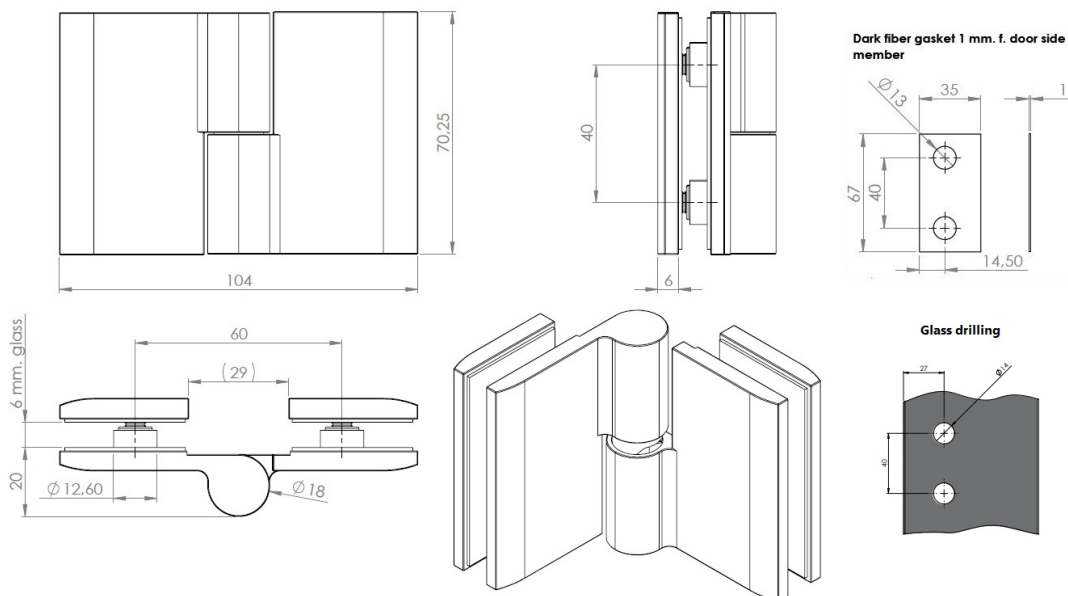

PRODUCT SHEET

Description:

Shower Hinge "Jaro" Up/Down, CPL, 180DG, Right, Glass/Glass, 6-8mm Glass Thickness, $\varnothing 14$ mm Drilling, All Brass Material

Item number:

15.23.120-0

Units	Box	Carton	HS Code	Barcode
Pcs.	1	20	8302100090	
				5704866486026

SISO A/S

Mileparken 11
DK-2740 Skovlunde
Denmark
VAT: DK 24786013

Phone +45 45 830 900

www.siso.dk
siso@siso.dk

Danske Bank
Nytovr Branch
Copenhagen
SWIFT: DABADKKK

Account no.
4180 3112 112936
IBAN Account
DK7230003112112936